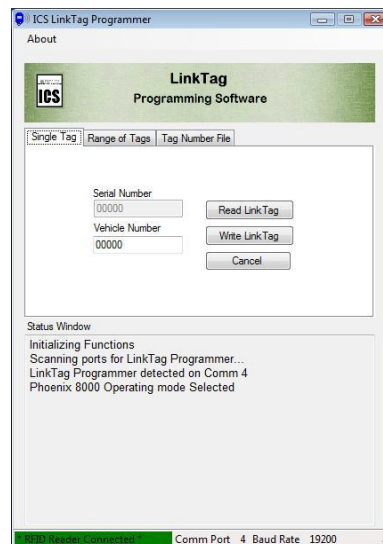

Integrated Control Systems Inc.
P.O. Box 541058
Grand Prairie, TX. 75054-1058
Voice: (972) 642-6800
Fax: (972) 642-6804

For more information, please visit our website at:

WWW.INTCONSYS.COM