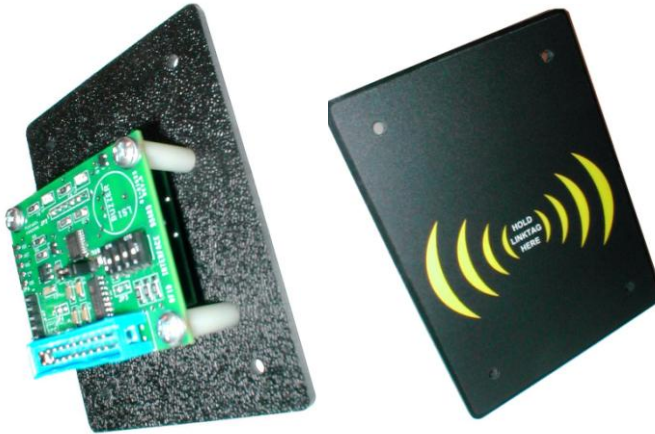

## LinkTag Upgrade for Phoenix Systems

- Tired of replacing Durakey sockets and worn out mag cards? ICS has the solution! Introducing the new LinkTag system! LinkTags are the next-generation technology for identification devices. They operate by transmitting short-range magnetic pulses, so they have no batteries, contacts or magnetic strips to wear out. ICS Has everything you need to upgrade your Phoenix system and eliminate the hassle of unreliable cards and keys.

Keyfob  
Style  
LinkTag  
\$4.99 List

Card  
Style  
LinkTag  
\$4.99 List

LinkTag  
Reader for  
Phoenix  
Systems  
\$299.95 List

- DURABLE** – LinkTags contain solid state digital circuitry and a short-range antenna sealed in a plastic housing. They are impervious to moisture, magnetism, impact, and outdoor temperatures.
- RELIABLE** – LinkTags have an infinite number of read cycles. Since there are no contacts to wear out or batteries to die, they are more reliable than any previous technology!
- REUSABLE** - LinkTags can be reprogrammed thousands of times and are guaranteed to retain the programmed data for 10 years.
- CONVENIENT** – LinkTags are available in a keyfob style for use on a vehicle key ring, or card style for use as an employee badge or wallet card. Other styles are available for custom applications. ICS can also custom print the card style LinkTags with your company name and address for no extra charge.
- SECURE** - LinkTags use encryption technology to keep the programmed data secure. Each tag is programmed by ICS with a secure key known only to ICS LinkTag reader and programmer modules.
- SUPPORT** – The LinkTag system is fully supported and warranted by ICS. For more information, visit our website below or give us a call at: 972-642-6800.